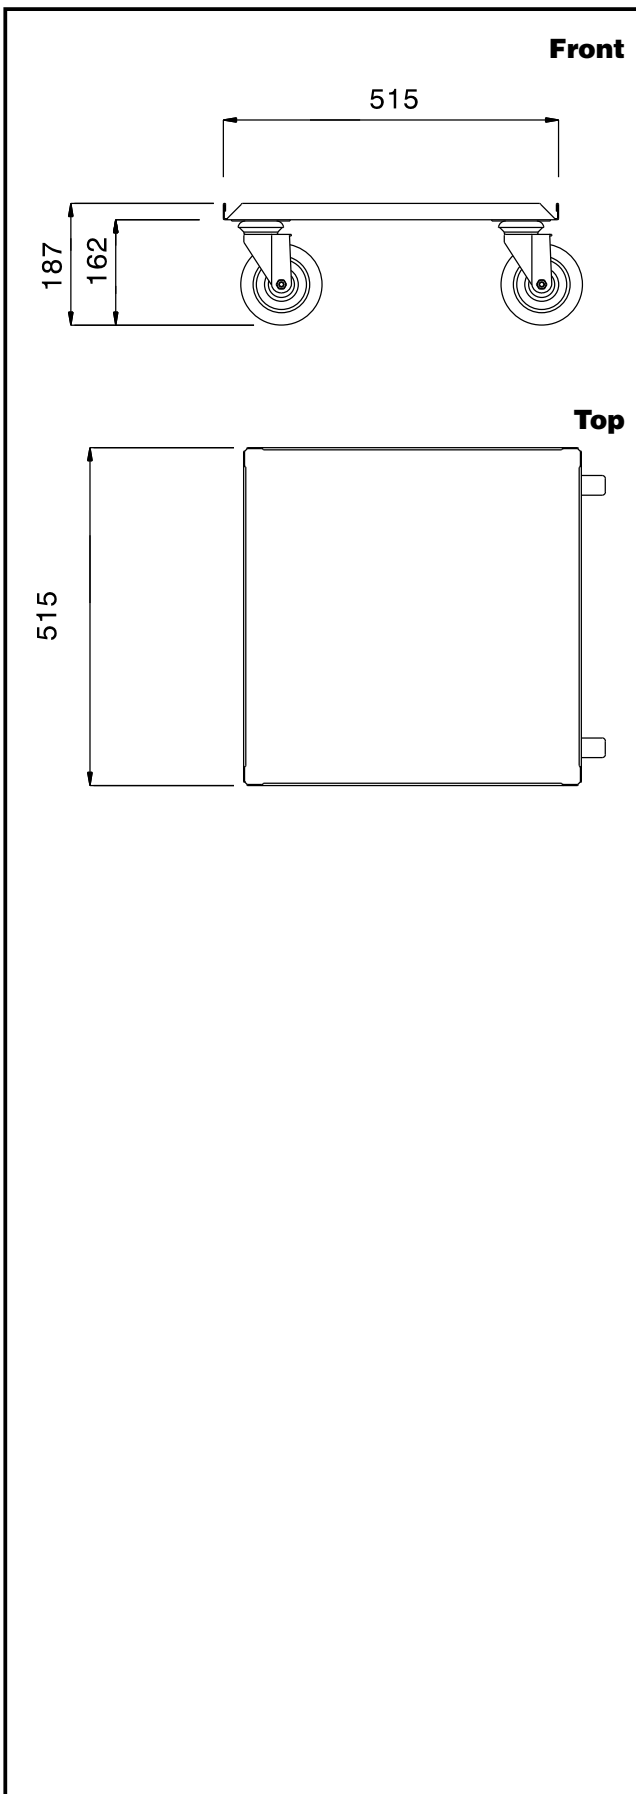

## Service Trolleys Dishwasher Rack Dolly 500 mm

ITEM # \_\_\_\_\_

MODEL # \_\_\_\_\_

NAME # \_\_\_\_\_

SIS # \_\_\_\_\_

AIA # \_\_\_\_\_

361238 (CPC051)

Dishwasher basket dolly, 500  
mm

### Short Form Specification

Item No. \_\_\_\_\_

Constructed in 304 AISI stainless steel. Framework in mm25 tubing, completely welded. Seamless, sound-absorbing, platform shelf with double-folded edges. N. 4 swivelling castors without brakes, mm125 in diameter. Platform size mm500x500, suitable to accommodate stacked dishwashing baskets. Load capacity: 100 kg, uniformly distributed.

### Main Features

- Ideal to transport stacked 500x500mm dishwashing baskets.
- Framework in 25 mm tubing, completely welded.
- Load capacity of 100 kg uniformly distributed.
- Seamless sound-absorbing platform shelf with double-folded edges welded to the framework.
- Platform shelf size 500x500 mm.

### Construction

- Constructed entirely in 304 AISI stainless steel.

APPROVAL: \_\_\_\_\_

**Key Information:**

External dimensions, Width:	
361238 (CPC051)	515 mm
External dimensions, Depth:	515 mm
External dimensions, Height:	187 mm
Wheel material:	Zinc plated
Wheel diameter:	Ø 125
Net weight:	8.4 kg